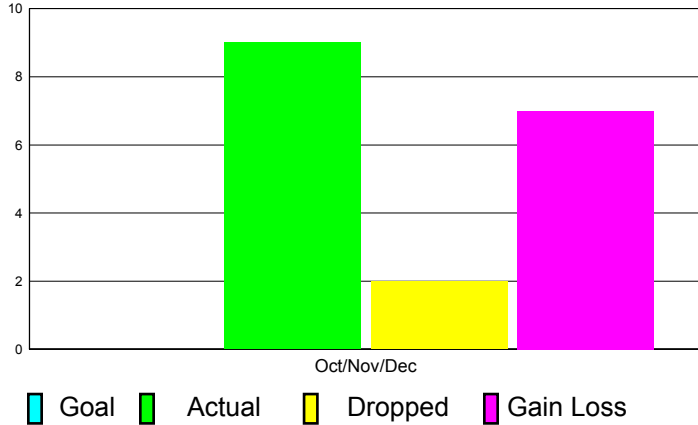

GMT Reports for District (or Undistricted) **District 324D1**

GMT: M NAGARAJAN

Location: INDIA

GMT CA: 6

CLUBS

**Club Results
2011-2012**

**Clubs
2010-2011**

Month	New Club Goal	Actual New Clubs	Actual Dropped Clubs	Gain/Loss of Clubs	Gain/Loss of Clubs
Oct/Nov/Dec	0	9	2	7	-2
Totals	0	9	2	7	-2

Club Results 2011-2012

Goal, New, Dropped, Gain/Loss

Comparison of Club Gain/Loss

Current Year Compared to the Previous Year

YTD Status Quo Clubs 2010-2011

Status Quo Clubs Compared to Status Quo Members

MEMBERSHIP