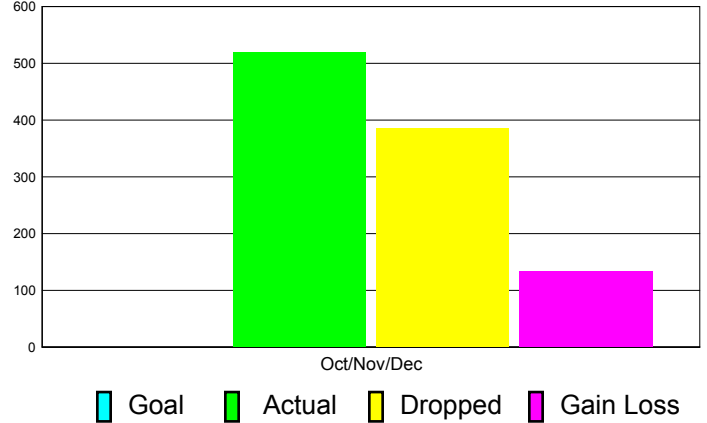

Membership Results 2011-2012

Goal, New, Dropped, Gain/Loss