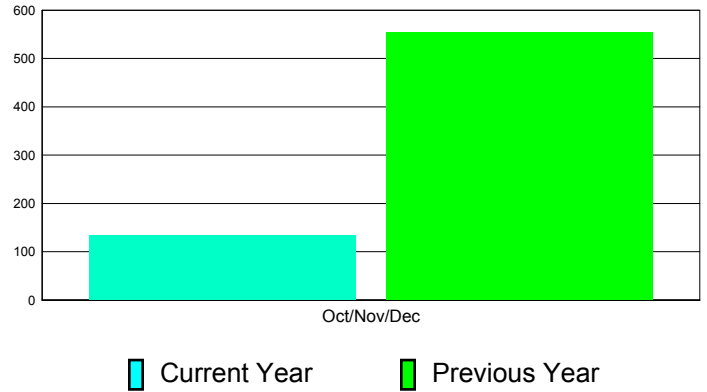

Comparison of Membership Gain/Loss

Current Year Compared to the Previous Year