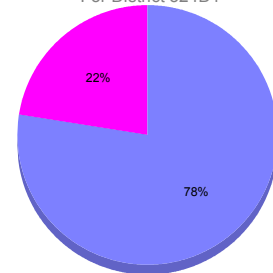

Membership Results 2011-2012

Goal, New, Dropped, Gain/Loss

Comparison of Membership Gain/Loss

Current Year Compared to the Previous Year

Gender Comparison 2010-2011

For District 324D1

Oct/Nov/Dec

■ Male ■ Female